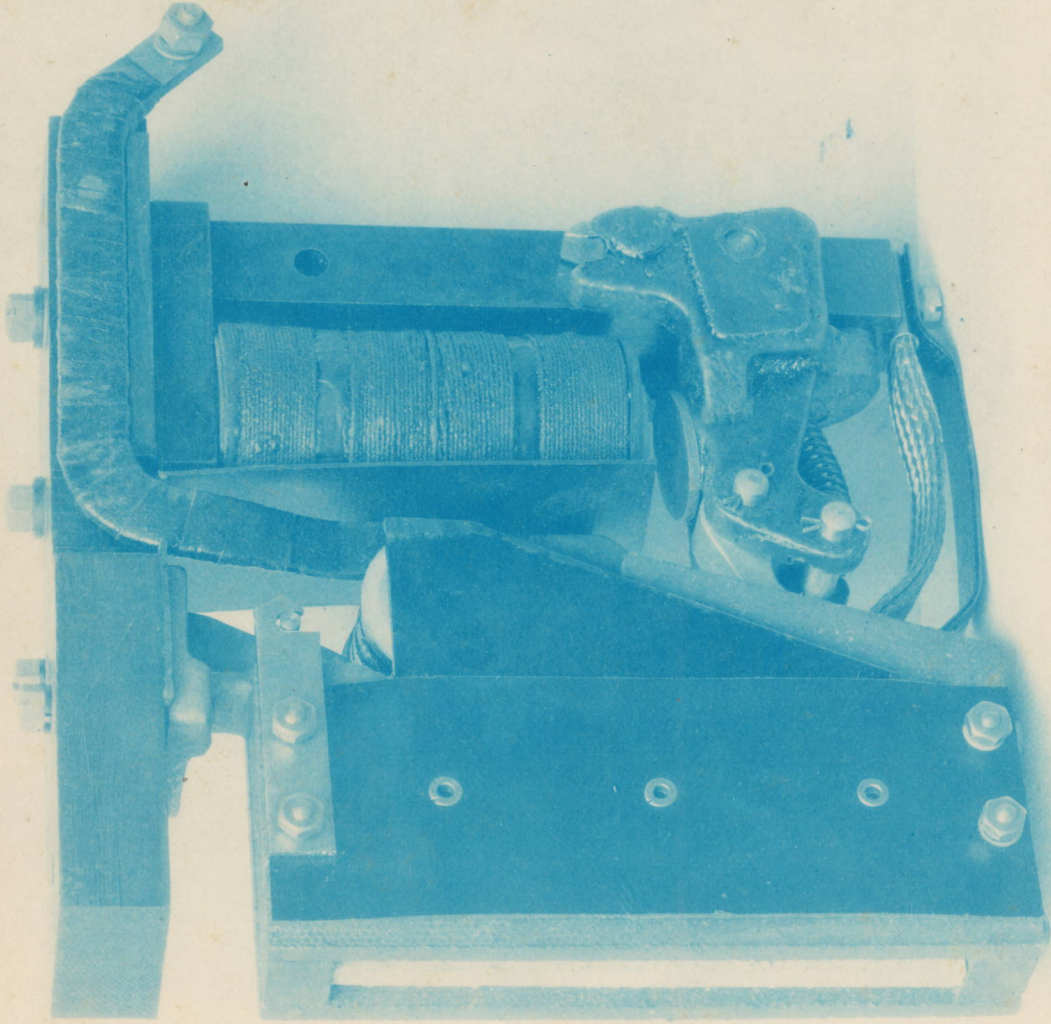

First: Raise Arc Chute to unhook catch (A) at top of Contactor

Second: Pull Arc Chute out at the top and then drop it downward

Third: Arc Chute removed

406214 View showing removal of Arc Chute from DB-920B Contactor

405272

DB-920/B CONTACTOR.
INDEX E-353.2

6 15 23

DB-920/B CONTACTOR.
INDEX E-353.2

6 15 23

405272

DB-920/B CONTACTOR (ARC CHUTE REMOVED)
INDEX E.353.2

405273