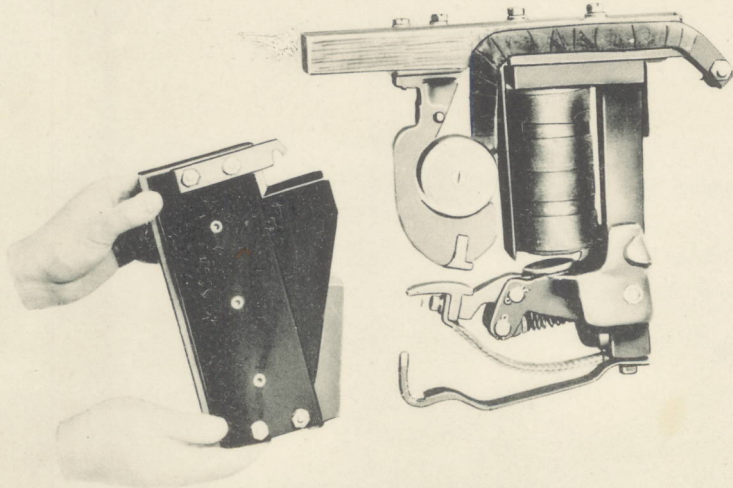

First: Raise Arc Chute to unhook catch (A) at top of Contactor

Second: Pull Arc Chute out at the top and then drop it downward

Third: Arc Chute removed

406214 View showing removal of Arc Chute from DB-920B Contactor

405272

DB-920/B CONTACTOR.
INDEX E-353.2

6 15 23

DB-920/B CONTACTOR.
INDEX E-353.2

6 15 23

405272

DB-920/B CONTACTOR (ARC CHUTE REMOVED)
INDEX E.353.2

405273