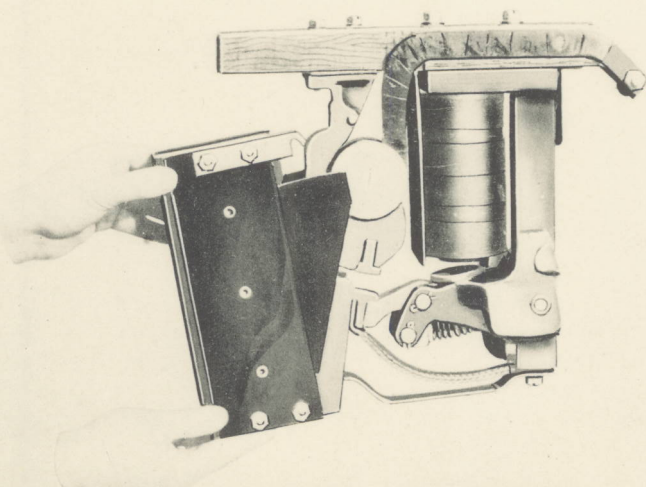

First: Raise Arc Chute to unhook catch (A) at top of Contactor

Second: Pull Arc Chute out at the top and then drop it downward

Third: Arc Chute removed

406214 View showing removal of Arc Chute from DB-920B Contactor